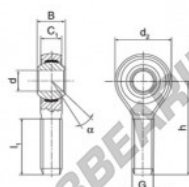

Rótula SA DSA16-BK-DURBAL - SA16-BK-DURBAL

<https://www.123rolamento.pt/rolamento-mancal/rotula/sa/sa16-bk-durbal>

DSA16-BK

order number	measurement [mm]		measurement [mm]		
	d	G	B	C₁	d₂
DSA 16 BK	16	M 16	21	15,0	43

type	measurement [mm]		load rating C₀ [kN]	weight [kg]
	l₁ min	h		
DSA / DSAL 16 BK	40	66	14	39,00

CARACTERÍSTICAS DO PRODUTO

Marca	DURBAL
Nº Ean13	3663952492568
Diâmetro interior	16 mm
Diâmetro exterior	43 mm
Espessura	21 mm
Tipo	SA
Peso	210 g
Linha	Rosca direita
Lubrificação	sem
Embalagem	1

contato@123rolamento.pt

CRT4 de Lesquin 60 Rue Du Haut De Sainghin 59273 Fretin FRANCE