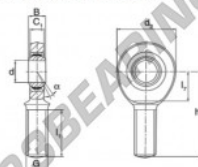

Rótula SA GAL70-UK-2RS-DURBAL - GAL70-UK-2RS-DURBAL

<https://www.123rolamento.pt/rolamento-mancal/rotula/sa/gal70-uk-2rs-durbal>

GAL70-UK-2RS

Rod end body:
surface zinc plated

order number	right hand thread	left hand thread	measurement (mm)				
GAL 70 UK-2RS			d	G	B	C₁	d₂
			70	M 56 x 4	49	42,0	160

type	measurement [mm]		h	α [°]	load rating C₀ [kN]	weight [kg]
	l₁ min	l₂ min				
GAR / GAL 70 UK-2RS	125	87	235	6	610,0	8,200

CARACTERÍSTICAS DO PRODUTO

Marca	DURBAL
Nº Ean13	3663952493503
Diâmetro interior	70 mm
Diâmetro exterior	160 mm
Espessura	49 mm
Tipo	SA
Peso	8200 g
Linha	Rosca esquerda
Lubrificação	sem
Embalagem	1

contato@123rolamento.pt

CRT4 de Lesquin 60 Rue Du Haut De Sainghin 59273 Fretin FRANCE