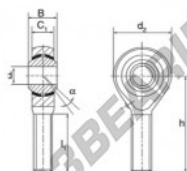

Rótula SA POSL5-DURBAL - POSL5-DURBAL

<https://www.123rolamento.pt/rolamento-mancal/rotula/sa/posl5-durbal>

POSL5

Rod end body:

surface zinc plated

Sliding combination:

steel / heavy duty bronze

Inner ring:

Outer ring:

heavy duty bronze with lubrication

Lubrication:

lubrication required

order number	measurement [mm]			C₁	d₁
	right hand thread	left hand thread			
POSL 5	5	M 5	8	6,00	16

type	measurement [mm]		α [°]	load rating C₀ [kN]	weight [kg]
	l₁ min	h			
POS / POSL 5	20	33	13	5,7	0,013

CARACTERÍSTICAS DO PRODUTO

Marca	DURBAL
Nº Ean13	3663952494371
Diâmetro interior	5 mm
Diâmetro exterior	16 mm
Espessura	8 mm
Tipo	SA
Peso	13 g
Linha	Rosca esquerda
Lubrificação	sem
Embalagem	1

contato@123rolamento.pt

CRT4 de Lesquin 60 Rue Du Haut De Sainghin 59273 Fretin FRANCE