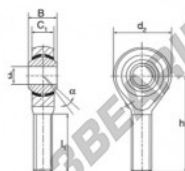

Rótula SA POS8-DURBAL - POS8-DURBAL

<https://www.123rolamento.pt/rolamento-mancal/rotula/sa/pos8-durbal>

POS8

Rod end body:

surface zinc plated

Sliding combination:

steel / heavy duty bronze

Inner ring:

Outer ring:

heavy duty bronze with lubrication

Lubrication:

lubrication required

order number	right hand thread		left hand thread		measurement [mm]		
	B	G	M	B	C₁	d₁	
POS 8	8	M 8		12	9,00	22	

type	measurement [mm]		α [°]	load rating C₀ [kN]	weight [kg]
	l₁ min	h			
POS / POSL 8	25	42	14	11,6	0,030

CARACTERÍSTICAS DO PRODUTO

Marca	DURBAL
Nº Ean13	3663952494449
Diâmetro interior	8 mm
Diâmetro interior	0.315" inch
Diâmetro exterior	22 mm
Diâmetro exterior	0.866" inch
Espessura	12 mm
Espessura	0.472" inch
Tipo	SA
Peso	30 g
Linha	Rosca direita
Lubrificação	sem
Embalagem	-
Padrão	Nenhuma norma

contato@123rolamento.pt

CRT4 de Lesquin 60 Rue Du Haut De Sainghin 59273 Fretin FRANCE