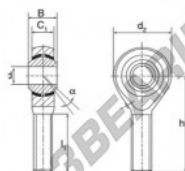

Rótula SA POS20-DURBAL - POS20-DURBAL

<https://www.123rolamento.pt/rolamento-mancal/rotula/sa/pos20-durbal>

POS20

Rod end body:

surface zinc plated

Sliding combination:

steel / heavy duty bronze

Inner ring:

Outer ring:

heavy duty bronze with lubrication

Lubrication:

lubrication required

order number	right hand thread		left hand thread		measurement [mm]		
	G	B	C₁	d₁	B	C₁	d₁
POS 20	20	M 20 x 1,5	25	18,00	50		

type	measurement [mm]		α [°]	load rating C₀ [kN]	weight [kg]
	l₁ min	h			
POS / POSL 20	47	78	14	52,5	0,380

CARACTERÍSTICAS DO PRODUTO

Marca	DURBAL
Nº Ean13	3663952494692
Diâmetro interior	20 mm
Diâmetro exterior	50 mm
Espessura	25 mm
Tipo	SA
Peso	380 g
Linha	Rosca direita
Lubrificação	sem
Embalagem	1

contato@123rolamento.pt

CRT4 de Lesquin 60 Rue Du Haut De Sainghin 59273 Fretin FRANCE