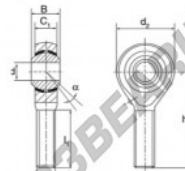

Rótula SA POSL28-DURBAL - POSL28-DURBAL

<https://www.123rolamento.pt/rolamento-mancal/rotula/sa/posl28-durbal>

POSL28

Rod end body:
surface zinc plated

Lubrication:
lubrication required

order number	measurement [mm]		B	C1	d1
	right hand thread	left hand thread			
POSL 28	28	M 27 x 2	35	24,00	66

type	measurement [mm]		α [°]	load rating C0 [kN]	weight [kg]
	l1 min	h			
POS / POSL 28	62	103	15	75,5	0,960

CARACTERÍSTICAS DO PRODUTO

Marca	DURBAL
Nº Ean13	3663952494814
Diâmetro interior	28 mm
Diâmetro exterior	66 mm
Espessura	35 mm
Tipo	SA
Peso	960 g
Linha	Rosca esquerda
Lubrificação	sem
Embalagem	1

contato@123rolamento.pt

CRT4 de Lesquin 60 Rue Du Haut De Sainghin 59273 Fretin FRANCE