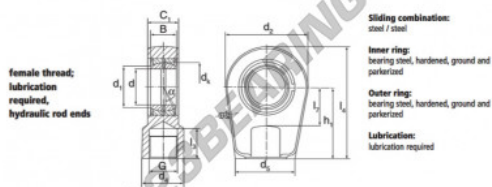

Rótula TAPR DGIHL35-DO-DURBAL - DGIHL35-DO-DURBAL

<https://www.123rolamento.pt/rolamento-mancal/rotula/tapr/dgihl35-do-durbal>

DGIHL35-DO

order number	right hand thread	left hand thread	measurement [mm]							
			d	d₁	G	d₂	d₃	B	C₁	d₂
DGIHL 35 DO			35	39,7	M 28 x 1,5	40	66	25	30	78

type	measurement [mm]					α [°]	load rating C₀ [kN]	weight [kg]
	l₂ min	l₂ min	h	l₁	d₁			
DGIHR / DGIHL 35 DO	29	38	70	112,0	47,0	6	153	1,20

CARACTERÍSTICAS DO PRODUTO

Marca	DURBAL
Nº Ean13	3663952499611
Diâmetro interior	35 mm
Diâmetro exterior	78 mm
Espessura	30 mm
Tipo	TAPR
Peso	1200 g
Linha	Rosca esquerda
Lubrificação	com
Embalagem	1

contato@123rolamento.pt

CRT4 de Lesquin 60 Rue Du Haut De Sainghin 59273 Fretin FRANCE