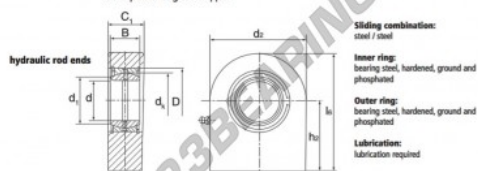

Rótula TPN GF45-DO-DURBAL - GF45-DO-DURBAL

<https://www.123rolamento.pt/rolamento-mancal/rotula/tpn/gf45-do-durbal>

GF45-DO

order number	measurement [mm]				
type	d	d₁	d₂	B	C₁
GF 45 DO	45	50,7	110	32	40

type	h₁	measurement [mm]		d₁	load rating	weight
		l₁	D		C₁ [kN]	[kg]
GF 45 DO	77	132,0	68	60,0	380,0	3,40

CARACTERÍSTICAS DO PRODUTO

Marca	DURBAL
Nº Ean13	3663952501093
Diâmetro interior	45 mm
Diâmetro exterior	110 mm
Espessura	40 mm
Tipo	TPN
Peso	3400 g
Lubrificação	com
Embalagem	1

contato@123rolamento.pt

CRT4 de Lesquin 60 Rue Du Haut De Sainghin 59273 Fretin FRANCE