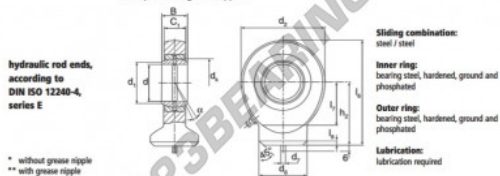

Rótula TPN GK70-DO-DURBAL - GK70-DO-DURBAL

<https://www.123rolamento.pt/rolamento-mancal/rotula/tpn/gk70-do-durbal>

GK70-DO

order number	d	d₁	d₂	measurement [mm]			B	C₁
GK 70 DO	70	77,8	160	6	80,0	49	42	

type	h₁	l₁	measurement [mm]		D	d₁	α	load rating	weight
			l₁	l₂			[°]	C₀ [kN]	[kg]
GK 70 DO	115	195,0	86,0	5,0	105	92,0	6	510,0	6,600

CARACTERÍSTICAS DO PRODUTO

Marca	DURBAL
N° Ean13	3663952501529
Diâmetro interior	70 mm
Diâmetro interior	2.756" inch
Diâmetro exterior	160 mm
Diâmetro exterior	6.299" inch
Espessura	49 mm
Espessura	1.929" inch
Tipo	TPN
Peso	6600 g
Lubrificação	com
Embalagem	1

contato@123rolamento.pt

CRT4 de Lesquin 60 Rue Du Haut De Sainghin 59273 Fretin FRANCE