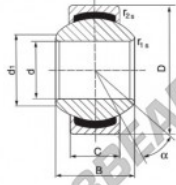

Rótula GEEW GE8-UK-DURBAL - GE8-UK-DURBAL

<https://www.123rolamento.pt/rolamento-mancal/rotula/geew/ge8-uk-durbal>

GE8-UK

order number type	measurement [mm]			C	d₁ min	
GE 8 UK	8	8	5	10		
type	measurement [mm]		D	α [°]	load rating C₀ [kN]	weight [g]
GE 8 UK	r₁ min	r₂ min	16	15	14,0	0,008

CARACTERÍSTICAS DO PRODUTO

Marca	DURBAL
Nº Ean13	3663952501895
Diâmetro interior	8 mm
Diâmetro exterior	16 mm
Espessura	5 mm
Tipo	GEEW
Peso	8 g
Lubrificação	sem
Embalagem	1
Padrão	Nenhuma norma

contato@123rolamento.pt

CRT4 de Lesquin 60 Rue Du Haut De Sainghin 59273 Fretin FRANCE