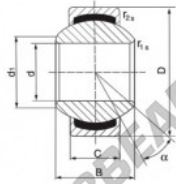

Rótula GEEW GE30-UK-DURBAL - GE30-UK-DURBAL

<https://www.123rolamento.pt/rolamento-mancal/rotula/geew/ge30-uk-durbal>

GE30-UK

order number	measurement [mm]			d1 min
type	B	C	d1 min	d1 min
GE 30 UK	30	22	18	34

type	measurement [mm]		D	alpha [°]	load rating C₀ [kN]	weight [kg]
	r15 min	r25 min				
GE 30 UK	0,6	0,6	47	6	166,0	0,163

CARACTERÍSTICAS DO PRODUTO

Marca	DURBAL
Nº Ean13	3663952502021
Diâmetro interior	30 mm
Diâmetro interior	1.181" inch
Diâmetro exterior	47 mm
Diâmetro exterior	1.85" inch
Espessura	18 mm
Espessura	0.709" inch
Tipo	GEEW
Peso	163 g
Lubrificação	sem
Embalagem	1

contato@123rolamento.pt

CRT4 de Lesquin 60 Rue Du Haut De Sainghin 59273 Fretin FRANCE