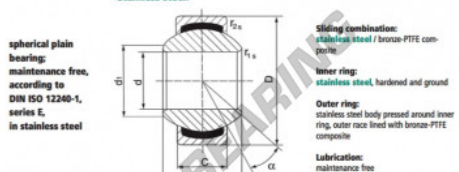

Rótula GEEW SGE10-UK-DURBAL - SGE10-UK-DURBAL

<https://www.123rolamento.pt/rolamento-mancal/rotula/geew/sge10-uk-durbal>

SGE10-UK

Lubrication: maintenance free

order number	d	B	measurement [mm]		C	d₁ min	
SGE 10 UK	10	9			6	13	
type	r_{1s} min	measurement [mm]		D	α [°]	load rating C₀ [kN]	weight [g]
SGE 10 UK	0,3	0,3	19	12	21,0	0,011	

CARACTERÍSTICAS DO PRODUTO

Marca	DURBAL
N° Ean13	3663952502090
Diâmetro interior	10 mm
Diâmetro exterior	19 mm
Espessura	6 mm
Tipo	GEEW
Peso	11 g
Lubrificação	sem
Embalagem	1

contato@123rolamento.pt

CRT4 de Lesquin 60 Rue Du Haut De Sainghin 59273 Fretin FRANCE