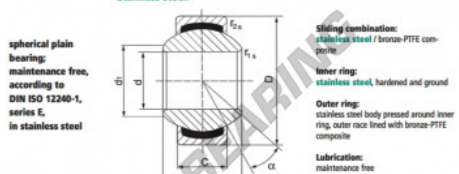

Rótula GEEW SGE20-UK-DURBAL - SGE20-UK-DURBAL

<https://www.123rolamento.pt/rolamento-mancal/rotula/geew/sge20-uk-durbal>

SGE20-UK

Lubrication: maintenance free

order number	d	B	measurement [mm]		C	d₁ min	
SGE 20 UK	20	16			12	24	
type	r₁ min	measurement [mm]		D	α [°]	load rating C₀ [kN]	weight [kg]
SGE 20 UK	0,3	0,3		35	9	78,0	0,066

CARACTERÍSTICAS DO PRODUTO

Marca	DURBAL
Nº Ean13	3663952502175
Diâmetro interior	20 mm
Diâmetro exterior	35 mm
Espessura	12 mm
Tipo	GEEW
Peso	66 g
Lubrificação	sem
Embalagem	1

contato@123rolamento.pt

CRT4 de Lesquin 60 Rue Du Haut De Sainghin 59273 Fretin FRANCE