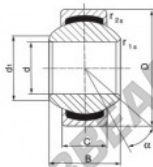

Rótula GEEW DSGE6-FW-DURBAL - DSGE6-FW-DURBAL

<https://www.123rolamento.pt/rolamento-mancal/rotula/geew/dsge6-fw-durbal>

DSGE6-FW

Lubrication: maintenance free

Attention: Articles have minimum quantity

order number	measurement [mm]			
type	B	C	d₁ min	
DSGE 6 FW	6	9	5	9

type	measurement [mm]		D	α [°]	load rating C₀ [N]	weight [kg]
	r₁ min	r₂ min				
DSGE 6 FW	0,3	0,3	16	21	14,0	0,008

CARACTERÍSTICAS DO PRODUTO

Marca	DURBAL
Nº Ean13	3663952502632
Diâmetro interior	6 mm
Diâmetro exterior	16 mm
Espessura	5 mm
Tipo	GEEW
Peso	8 g
Lubrificação	sem
Embalagem	1

contato@123rolamento.pt

CRT4 de Lesquin 60 Rue Du Haut De Sainghin 59273 Fretin FRANCE