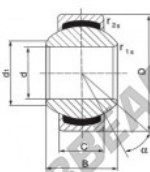

Rótula GEEW SGE20-FW-DURBAL - SGE20-FW-DURBAL

<https://www.123rolamento.pt/rolamento-mancal/rotula/geew/sge20-fw-durbal>

SGE20-FW

Lubrication: maintenance free

Attention: Articles have minimum quantity

order number	measurement [mm]			
type	A	B	C	d₁ min
SGE 20 FW	20	25	16	24

type	measurement [mm]		D	α [°]	load rating C₀ [kN]	weight [kg]
	r₁ min	r₂ min				
SGE 20 FW	0,3	0,3	42	17	127,0	0,153

CARACTERÍSTICAS DO PRODUTO

Marca	DURBAL
Nº Ean13	3663952502762
Diâmetro interior	20 mm
Diâmetro exterior	42 mm
Espessura	16 mm
Tipo	GEEW
Peso	153 g
Lubrificação	sem
Embalagem	1

contato@123rolamento.pt

CRT4 de Lesquin 60 Rue Du Haut De Sainghin 59273 Fretin FRANCE