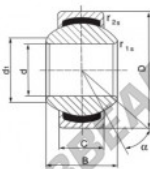

Rótula GEEW SGE30-FW-DURBAL - DSGE30-FW-DURBAL

<https://www.123rolamento.pt/rolamento-mancal/rotula/geew/dsge30-fw-durbal>

SGE30-FW

Lubrication: maintenance free

Attention: Articles have minimum quantity

order number	measurement [mm]			
type	d	B	C	d₁ min
SGE 30 FW	30	32	20	34

type	measurement [mm]		D	alpha [°]	load rating C₀ [kN]	weight [kg]
	r₁ min	r₂ min				
SGE 30 FW	0,6	0,6	55	17	212,0	0,304

CARACTERÍSTICAS DO PRODUTO

Marca	DURBAL
Nº Ean13	3663952502809
Diâmetro interior	30 mm
Diâmetro exterior	55 mm
Espessura	20 mm
Tipo	GEEW
Peso	304 g
Lubrificação	sem
Embalagem	1

contato@123rolamento.pt

CRT4 de Lesquin 60 Rue Du Haut De Sainghin 59273 Fretin FRANCE