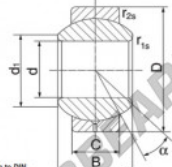

Rótula GEEW G40-PB-DURBAL - G40-PB-DURBAL

<https://www.123rolamento.pt/rolamento-mancal/rotula/geew/g40-pb-durbal>

G40-PB

Sliding combination:

steel / bronze

Inner ring:

bearing steel, hardened and ground

Outer ring:

bronze body pressed around inner ring

Lubrication:

lubrication required

* measurement is not according to DIN.

order number	measurement [mm]				
type	D	B	C	d₁	
G 40 PB	40	49	33,00*	45,2	

type	D	d₁	α [°]	load rating C₀ [kN]	weight [kg]
G 40 PB	75*	66,6	17	473	0,900

CARACTERÍSTICAS DO PRODUTO

Marca	DURBAL
Nº Ean13	3663952503356
Diâmetro interior	40 mm
Diâmetro exterior	75 mm
Espessura	33 mm
Tipo	GEEW
Peso	900 g
Lubrificação	com
Embalagem	1

contato@123rolamento.pt

CRT4 de Lesquin 60 Rue Du Haut De Sainghin 59273 Fretin FRANCE