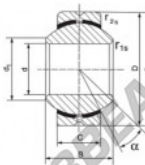

Rótula GEEW GEBK5-S-DURBAL - GEBK5-S-DURBAL

<https://www.123rolamento.pt/rolamento-mancal/rotula/geew/gebk5-s-durbal>

GEBK5-S

Lubrication: lubrication required

order number	measurement [mm]			
type	d	B	C	d₁ min
GEBK 5 S	5	8	6,00	7,7

type	measurement [mm]		D	α [°]	load rating C₀ [kN]	weight [kg]
	r_{1s} min	r_{2s} min				
GEBK 5 S	0,3	0,3	16	13	7,8	0,009

CARACTERÍSTICAS DO PRODUTO

Marca	DURBAL
Nº Ean13	3663952503677
Diâmetro interior	5 mm
Diâmetro exterior	16 mm
Espessura	6 mm
Tipo	GEEW
Peso	9 g
Lubrificação	com
Embalagem	1

contato@123rolamento.pt

CRT4 de Lesquin 60 Rue Du Haut De Sainghin 59273 Fretin FRANCE