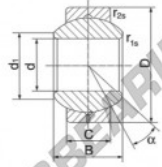

Rótula GEEW GEBJ5-S-DURBAL - GEBJ5-S-DURBAL

<https://www.123rolamento.pt/rolamento-mancal/rotula/geew/gebj5-s-durbal>

GEBJ5-S

Sliding combination: steel / steel

Lubrication: lubrication required

order number	d	measurement [mm]	C	d₁ min
GEBJ 5 S	5	8	6,00	7,7

type	measurement [mm]		D	α [°]	load rating C₁₀ [kN]	weight [kg]
	r_{1a} min	r_{2a} min				
GEBJ 5 S	0,3	0,3	13	13	9,0	0,007

CARACTERÍSTICAS DO PRODUTO

Marca	DURBAL
Nº Ean13	3663952503912
Diâmetro interior	5 mm
Diâmetro exterior	13 mm
Espessura	6 mm
Tipo	GEEW
Peso	7 g
Lubrificação	com
Embalagem	1

contato@123rolamento.pt

CRT4 de Lesquin 60 Rue Du Haut De Sainghin 59273 Fretin FRANCE