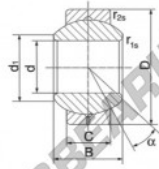

Rótula GEEW GEBJ6-S-DURBAL - GEBJ6-S-DURBAL

<https://www.123rolamento.pt/rolamento-mancal/rotula/geew/gebj6-s-durbal>

GEBJ6-S

Sliding combination:

steel / steel

Lubrication: lubrication required

order number	type	measurement [mm]			d₁ min
		B	C		
GEBJ 6 S	6	9	6,75		9,0

type	measurement [mm]		D	α [°]	load rating C₁₀ [kN]	weight [kg]
	r_{1a} min	r_{2a} min				
GEBJ 6 S	0,3	0,3	16	13	12,0	0,010

CARACTERÍSTICAS DO PRODUTO

Marca	DURBAL
Nº Ean13	3663952503929
Diâmetro interior	6 mm
Diâmetro exterior	16 mm
Espessura	6.75 mm
Tipo	GEEW
Peso	10 g
Lubrificação	com
Embalagem	1

contato@123rolamento.pt

CRT4 de Lesquin 60 Rue Du Haut De Sainghin 59273 Fretin FRANCE