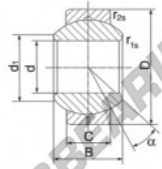

Rótula GEEW GEBJ8-S-DURBAL - GEBJ8-S-DURBAL

<https://www.123rolamento.pt/rolamento-mancal/rotula/geew/gebj8-s-durbal>

GEBJ8-S

Sliding combination:

steel / steel

Lubrication: lubrication required

order number	type	measurement [mm]			d₁ min
		B	C		
GEBJ 8 S		12	9,00		10,4

type	measurement [mm]		D	α [°]	load rating C₀ [kN]	weight [g]
	r_{1s} min	r_{1a} min				
GEBJ 8 S	0,3	0,3	19	13	20,0	0,016

CARACTERÍSTICAS DO PRODUTO

Marca	DURBAL
Nº Ean13	3663952503950
Diâmetro interior	8 mm
Diâmetro exterior	19 mm
Espessura	9 mm
Tipo	GEEW
Peso	16 g
Lubrificação	com
Embalagem	1

contato@123rolamento.pt

CRT4 de Lesquin 60 Rue Du Haut De Sainghin 59273 Fretin FRANCE