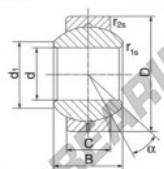

Rótula GEEW GEBJ10-S-DURBAL - GEBJ10-S-DURBAL

<https://www.123rolamento.pt/rolamento-mancal/rotula/geew/gebj10-s-durbal>

GEBJ10-S

Sliding combination:

steel / steel

Lubrication: lubrication required

order number	type	measurement [mm]			d₁ min
		B	C		
GEBJ 10 S	10	14	10,50		12,9

type	measurement [mm]		D	d	load rating C₀ [kN]	weight [kg]
	r_{1s} min	r_{1a} min				
GEBJ 10 S	0,3	0,6	22	13	28,0	0,031

CARACTERÍSTICAS DO PRODUTO

Marca	DURBAL
Nº Ean13	3663952503967
Diâmetro interior	10 mm
Diâmetro exterior	22 mm
Espessura	10.5 mm
Tipo	GEEW
Peso	31 g
Lubrificação	com
Embalagem	1

contato@123rolamento.pt

CRT4 de Lesquin 60 Rue Du Haut De Sainghin 59273 Fretin FRANCE