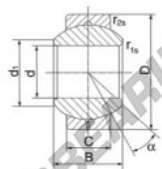

Rótula GEEW GEBJ10-S-DURBAL - DGEBJ10-S-DURBAL

<https://www.123rolamento.pt/rolamento-mancal/rotula/geew/dgebj10-s-durbal>

GEBJ10-S

Sliding combination: steel / steel

Lubrication: lubrication required

order number	type	measurement [mm]		
GEBJ 10 S	10	14	10,50	12,9

type	r15 min	measurement [mm]	D	d	load rating	weight
		r20 min		[mm]	[kN]	[g]
GEBJ 10 S	0,3	0,6	22	13	28,0	0,031

CARACTERÍSTICAS DO PRODUTO

Marca	DURBAL
Nº Ean13	3663952503967
Diâmetro interior	10 mm
Diâmetro exterior	22 mm
Espessura	10.5 mm
Tipo	GEEW
Peso	31 g
Lubrificação	com
Embalagem	1

contato@123rolamento.pt

CRT4 de Lesquin 60 Rue Du Haut De Sainghin 59273 Fretin FRANCE