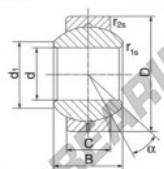

Rótula GEEW GEBJ12-S-DURBAL - GEBJ12-S-DURBAL

<https://www.123rolamento.pt/rolamento-mancal/rotula/geew/gebj12-s-durbal>

GEBJ12-S

Sliding combination:

steel / steel

Lubrication: lubrication required

order number	type	measurement [mm]			d₁ min
		B	C		
GEBJ 12 S	12	16	12,00		15,4

type	measurement [mm]		D	d	load rating C₀ [kN]	weight [kg]
	r_{1a} min	r_{2a} min				
GEBJ 12 S	0,3	0,6	26	13	37,0	0,055

CARACTERÍSTICAS DO PRODUTO

Marca	DURBAL
Nº Ean13	3663952503998
Diâmetro interior	12 mm
Diâmetro exterior	26 mm
Espessura	12 mm
Tipo	GEEW
Peso	55 g
Linha	Rosca direita
Lubrificação	com
Embalagem	1

contato@123rolamento.pt

CRT4 de Lesquin 60 Rue Du Haut De Sainghin 59273 Fretin FRANCE