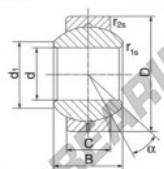

Rótula GEEW GEBJ14-S-DURBAL - GEBJ14-S-DURBAL

<https://www.123rolamento.pt/rolamento-mancal/rotula/geew/gebj14-s-durbal>

GEBJ14-S

Sliding combination: steel / steel

Lubrication: lubrication required

order number	type	measurement [mm]			d₁ min
		B	C	D	
GEBJ 14 S	14	19	13,50	16,9	

type	measurement [mm]		D	d₁ [°]	load rating C₀ [kN]	weight [kg]
	r_{1s} min	r_{2s} min				
GEBJ 14 S	0,3	0,6	28	15	49,0	0,078

CARACTERÍSTICAS DO PRODUTO

Marca	DURBAL
Nº Ean13	3663952504001
Diâmetro interior	14 mm
Diâmetro exterior	28 mm
Espessura	13.5 mm
Tipo	GEEW
Peso	78 g
Lubrificação	com
Embalagem	1

contato@123rolamento.pt

CRT4 de Lesquin 60 Rue Du Haut De Sainghin 59273 Fretin FRANCE