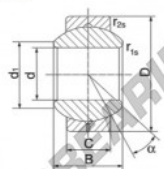

Rótula GEEW GEBJ20-S-DURBAL - GEBJ20-S-DURBAL

<https://www.123rolamento.pt/rolamento-mancal/rotula/geew/gebj20-s-durbal>

GEBJ20-S

Sliding combination:

steel / steel

Lubrication: lubrication required

order number	type	measurement [mm]			d₁ min
		B	C		
GEBJ 20 S		20	25	18,00	24,4

type	measurement [mm]		D	α [°]	load rating C₀ [kN]	weight [kg]
	r_{1s} min	r_{1a} min				
GEBJ 20 S	0,3	0,6	40	15	89,0	0,180

CARACTERÍSTICAS DO PRODUTO

Marca	DURBAL
Nº Ean13	3663952504070
Diâmetro interior	20 mm
Diâmetro exterior	40 mm
Espessura	18 mm
Tipo	GEEW
Peso	180 g
Lubrificação	com
Embalagem	1

contato@123rolamento.pt

CRT4 de Lesquin 60 Rue Du Haut De Sainghin 59273 Fretin FRANCE