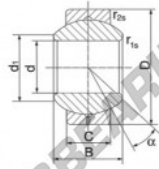

Rótula GEEW GEBJ30-S-DURBAL - DGEBJ30-S-DURBAL

<https://www.123rolamento.pt/rolamento-mancal/rotula/geew/dgebj30-s-durbal>

GEBJ30-S

Sliding combination: steel / steel

Lubrication: lubrication required

order number	type	measurement [mm]			d₁ min
		B	C		
GEBJ 30 S		30	37	25,00	34,8

type	measurement [mm]		D	α [°]	load rating C₁₀ [kN]	weight [kg]
	r_{1s} min	r_{2s} min				
GEBJ 30 S	0,6	0,6	55	15	178,0	0,560

CARACTERÍSTICAS DO PRODUTO

Marca	DURBAL
Nº Ean13	3663952504124
Diâmetro interior	30 mm
Diâmetro exterior	55 mm
Espessura	25 mm
Tipo	GEEW
Peso	560 g
Lubrificação	com
Embalagem	1

contato@123rolamento.pt

CRT4 de Lesquin 60 Rue Du Haut De Sainghin 59273 Fretin FRANCE