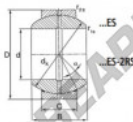

Rótula GEEW GE6-E-DURBAL - GE6-E-DURBAL

<https://www.123rolamento.pt/rolamento-mancal/rotula/geew/ge6-e-durbal>

GE6-E

Sliding combination:

steel / steel

Lubrication: lubrication required

order number		measurement [mm]			
right hand thread	left hand thread	d	B	C	D
GE 6 E		6	6	4	14

type	measurement [mm]		d_s	α [°]	load rating C₉₀ [kN]	weight [kg]
	r₁₅ min	r₂₅ min				
GE 6 E	0,3	0,3	10,0	13	17,0	0,004

CARACTERÍSTICAS DO PRODUTO

Marca	DURBAL
Nº Ean13	3663952504155
Diâmetro interior	6 mm
Diâmetro exterior	14 mm
Espessura	4 mm
Tipo	GEEW
Peso	4 g
Lubrificação	com
Embalagem	1

contato@123rolamento.pt

CRT4 de Lesquin 60 Rue Du Haut De Sainghin 59273 Fretin FRANCE