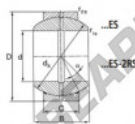

Rótula GEEW GE140-ES-DURBAL - GE140-ES-DURBAL

<https://www.123rolamento.pt/rolamento-mancal/rotula/geew/ge140-es-durbal>

GE140-ES

Sliding combination:

steel / steel

Lubrication: lubrication required

order number		measurement [mm]			
right hand thread	left hand thread	d	B	C	D
GE 140 ES		140	90	70	210

type	measurement [mm]			d_k	α [°]	load rating C₉₀ [kN]	weight [kg]
	r₁₅ min	r₂₅ min					
GE ES / DGE 140 ES-2RS	1,0	1,0	180,0	7	5400,0	11,000	

CARACTERÍSTICAS DO PRODUTO

Marca	DURBAL
Nº Ean13	3663952504865
Diâmetro interior	140 mm
Diâmetro exterior	210 mm
Espessura	70 mm
Tipo	GEEW
Peso	11000 g
Lubrificação	com
Embalagem	1

contato@123rolamento.pt

CRT4 de Lesquin 60 Rue Du Haut De Sainghin 59273 Fretin FRANCE