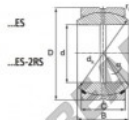

Rótula GEEW GEZ44-ES-2RS-DURBAL - GEZ44-ES-2RS-DURBAL

<https://www.123rolamento.pt/rolamento-mancal/rotula/geew/gez44-es-2rs-durbal>

GEZ44-ES-2RS

Sliding combination: steel / steel

Lubrication: lubrication required

order number type	d	B	C	D
GEZ 44 ES-2RS	44,450	38,887	33,325	71,438

type	inches	measurement [mm]			d₂	B	C₀ [N]	weight [kg]
		r15 min	r25 min	d₀				
GEZ ES / GEZ 44 ES-2RS	1 3/4"	0,6	1,0	63,9	6	510	0,641	

CARACTERÍSTICAS DO PRODUTO

Marca	DURBAL
Nº Ean13	3663952505183
Diâmetro interior	44.45 mm
Diâmetro exterior	71.438 mm
Espessura	33.325 mm
Tipo	GEEW
Peso	641 g
Lubrificação	com
Embalagem	1

contato@123rolamento.pt

CRT4 de Lesquin 60 Rue Du Haut De Sainghin 59273 Fretin FRANCE