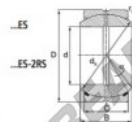

Rótula GEEW GEZ69-ES-2RS-DURBAL - GEZ69-ES-2RS-DURBAL

<https://www.123rolamento.pt/rolamento-mancal/rotula/geew/gez69-es-2rs-durbal>

GEZ69-ES-2RS

Sliding combination: steel / steel

Lubrication: lubrication required

order number	d	B	C	D
GEZ 69 ES-2RS	69,850	61,112	52,375	111,125

type	inches	r15 min	r25 min	d2	is	C₀	weight
GEZ ES / GEZ 69 ES-2RS	2 3/4"	1,0	1,0	100,0	6	1250	2,420

CARACTERÍSTICAS DO PRODUTO

Marca	DURBAL
Nº Ean13	3663952505336
Diâmetro interior	69.85 mm
Diâmetro exterior	111.125 mm
Espessura	52.375 mm
Tipo	GEEW
Peso	2420 g
Lubrificação	com
Embalagem	1

contato@123rolamento.pt

CRT4 de Lesquin 60 Rue Du Haut De Sainghin 59273 Fretin FRANCE