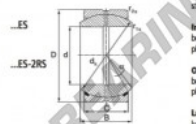

Rótula GEEW GEZ76-ES-DURBAL - GEZ76-ES-DURBAL

<https://www.123rolamento.pt/rolamento-mancal/rotula/geew/gez76-es-durbal>

GEZ76-ES

Sliding combination:

steel / steel

Lubrication: lubrication required

order number	d	B	C	D
GEZ 76 ES	76,200	66,675	57,150	120,650

type	inches	r15 min	r25 min	d₁	d₂	μ	C₁₀	C_{90k}	weight
GEZ ES / GEZ 76 ES-2RS	3"	1,0	1,0	109,5	6	1500	3,100		

CARACTERÍSTICAS DO PRODUTO

Marca	DURBAL
Nº Ean13	3663952505374
Diâmetro interior	76.2 mm
Diâmetro exterior	120.65 mm
Espessura	57.15 mm
Tipo	GEEW
Peso	3100 g
Lubrificação	com
Embalagem	1

contato@123rolamento.pt

CRT4 de Lesquin 60 Rue Du Haut De Sainghin 59273 Fretin FRANCE