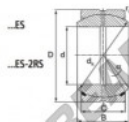

Rótula GEEW GEZ76-ES-DURBAL - DGEZ76-ES-DURBAL

<https://www.123rolamento.pt/rolamento-mancal/rotula/geew/dgez76-es-durbal>

GEZ76-ES

Sliding combination:

steel / steel

Inner ring:

Outer ring:

Lubrication:

lubrication required

order number	d	B	C	D
GEZ 76 ES	76,200	66,675	57,150	120,650

type	inches	measurement [mm]			d₁	B	C₀	C₀	weight [kg]
		r15 min	r25 min	d₀					
GEZ ES / GEZ 76 ES-2RS	3"	1,0	1,0	109,5	6	1500	3,100		

CARACTERÍSTICAS DO PRODUTO

Marca	DURBAL
Nº Ean13	3663952505374
Diâmetro interior	76.2 mm
Diâmetro exterior	120.65 mm
Espessura	57.15 mm
Tipo	GEEW
Peso	3100 g
Lubrificação	com
Embalagem	1

contato@123rolamento.pt

CRT4 de Lesquin 60 Rue Du Haut De Sainghin 59273 Fretin FRANCE