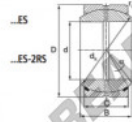

Rótula GEEW GEZ82-ES-DURBAL - GEZ82-ES-DURBAL

<https://www.123rolamento.pt/rolamento-mancal/rotula/geew/gez82-es-durbal>

GEZ82-ES

Sliding combination: steel / steel

Lubrication: lubrication required

order number	d	B	C	D
GEZ 82 ES	82,550	72,238	61,900	130,175

type	inches	measurement [mm]	load rating	weight
		r15 min r25 min d_h	C₁₀ C₉₀	[kg]
GEZ ES / GEZ 82 ES-2RS	3 1/4"	1,0 1,0 120,0	6 1760	3,820

CARACTERÍSTICAS DO PRODUTO

Marca	DURBAL
Nº Ean13	3663952505404
Diâmetro interior	82.55 mm
Diâmetro interior	3 1/4" inch
Diâmetro exterior	130.18 mm
Diâmetro exterior	5 1/8" inch
Espessura	61.9 mm
Espessura	2.437" inch
Tipo	GEEW
Peso	3820 g
Linha	Rosca direita
Lubrificação	com
Embalagem	1
Padrão	Nenhuma norma

contato@123rolamento.pt

CRT4 de Lesquin 60 Rue Du Haut De Sainghin 59273 Fretin FRANCE