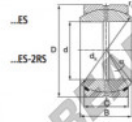

Rótula GEEW

GEZ95-ES-2RS-DURBAL - GEZ95-ES-2RS-DURBAL

<https://www.123rolamento.pt/rolamento-mancal/rotula/geew/gez95-es-2rs-durbal>

GEZ95-ES-2RS

Sliding combination: steel / steel

Lubrication: lubrication required

order number	d	B	C	D
GEZ 95 ES-2RS	95,250	83,337	71,425	149,225

type	inches	measurement [mm]			is	load rating	weight
		r15 min	r25 min	d2			
GEZ ES / GEZ 95 ES-2RS	3 3/4"	1,0	1,0	100,0	6	2360	5,800

CARACTERÍSTICAS DO PRODUTO

Marca	DURBAL
Nº Ean13	3663952505497
Diâmetro interior	95.25 mm
Diâmetro exterior	149.225 mm
Espessura	71.425 mm
Tipo	GEEW
Peso	5800 g
Lubrificação	com
Embalagem	1

contato@123rolamento.pt

CRT4 de Lesquin 60 Rue Du Haut De Sainghin 59273 Fretin FRANCE