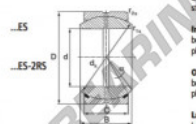

Rótula GEEW GEZ101-ES-2RS-DURBAL - GEZ101-ES-2RS-DURBAL

<https://www.123rolamento.pt/rolamento-mancal/rotula/geew/gez101-es-2rs-durbal>

GEZ101-ES-2RS

Sliding combination: steel / steel

Lubrication: lubrication required

order number type	d	B	C	D
GEZ 101 ES-2RS	101,600	88,900	76,200	158,750

type	inches	measurement [mm]				load rating C₀ [kN]	weight [kg]
		r15 min	r25 min	d₂	is T1		
GEZ ES / GEZ 101 ES-2RS	4"	1,0	1,0	109,5	6	2650	7,000

CARACTERÍSTICAS DO PRODUTO

Marca	DURBAL
Nº Ean13	3663952505527
Diâmetro interior	101.6 mm
Diâmetro interior	4" inch
Diâmetro exterior	158.75 mm
Diâmetro exterior	6 1/4" inch
Espessura	76.2 mm
Espessura	3" inch
Tipo	GEEW
Peso	7000 g
Lubrificação	com
Embalagem	1

contato@123rolamento.pt

CRT4 de Lesquin 60 Rue Du Haut De Sainghin 59273 Fretin FRANCE