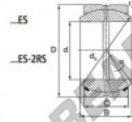

Rótula GEEW GEZ101-ES-DURBAL - GEZ101-ES-DURBAL

<https://www.123rolamento.pt/rolamento-mancal/rotula/geew/gez101-es-durbal>

GEZ101-ES

Sliding combination: steel / steel

Lubrication: lubrication required

order number	d	B	C	D
GEZ 101 ES	101,600	88,900	76,200	158,750

type	inches	measurement [mm]					load rating C₀ [kN]	weight [kg]
		r15 min	r25 min	d₆	d₅	r1		
GEZ ES / GEZ 101 ES-2RS	4"	1,0	1,0	109,5	6	2650	7,000	

CARACTERÍSTICAS DO PRODUTO

Marca	DURBAL
Nº Ean13	3663952505534
Diâmetro interior	101.6 mm
Diâmetro interior	4" inch
Diâmetro exterior	158.75 mm
Diâmetro exterior	6 1/4" inch
Espessura	76.2 mm
Espessura	3" inch
Tipo	GEEW
Peso	7000 g
Lubrificação	com
Embalagem	1

contato@123rolamento.pt

CRT4 de Lesquin 60 Rue Du Haut De Sainghin 59273 Fretin FRANCE