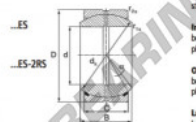

Rótula GEEW GEZ120-ES-DURBAL - GEZ120-ES-DURBAL

<https://www.123rolamento.pt/rolamento-mancal/rotula/geew/gez120-es-durbal>

GEZ120-ES

Sliding combination: steel / steel

Lubrication: lubrication required

order number	d	B	C	D
GEZ 120 ES	120,650	105,562	90,475	187,325

type	inches	measurement [mm]				load rating	weight
		r15 min	r25 min	d₂	is		
GEZ ES / GEZ 120 ES-2RS	4 3/4"	1,0	1,0	130,0	6	3750	11,500

CARACTERÍSTICAS DO PRODUTO

Marca	DURBAL
Nº Ean13	3663952505619
Diâmetro interior	120.65 mm
Diâmetro interior	4 3/4" inch
Diâmetro exterior	187.325 mm
Diâmetro exterior	7 3/8" inch
Espessura	90.475 mm
Espessura	3.562" inch
Tipo	GEEW
Peso	11500 g
Lubrificação	com
Embalagem	1

contato@123rolamento.pt

CRT4 de Lesquin 60 Rue Du Haut De Sainghin 59273 Fretin FRANCE