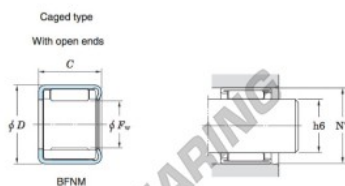

## Rolamento de agulhas 4BFNM88-JTEKT - 4BFNM88-JTEKT

<https://www.123rolamento.pt/rolamento-mancal/rolamento-agulhas/agulhas/4bfnm88-jtekt>

Drawn cup needle roller bearings Koyo

Boundary dimensions (mm)				Basic load ratings (kN)		Limiting speeds (min <sup>-1</sup> )	Bearing No. <sup>2)</sup>
$F_w$	$D$	$C$	$b$ min.	$C_0$	$C_{0r}$	Oil lub.	Caged type With open ends With closed end
4	8	8	—	1.80	1.25	47 000	<b>4BFNM88</b>

Full complement type		Recommended dimensions (mm)				Refer. Mass (g)	
With open ends	With closed end	Shaft dia. (H6)		Housing bore dia. (H7)		With open ends	With closed end
		min.	max.	min.	max.		
—	—	3.992	4.000	7.981	7.996	1.3	—

### CARACTERÍSTICAS DO PRODUTO

Marca	JTEKT
Nº Ean13	3663952469256
Diâmetro interior	4 mm
Diâmetro exterior	8 mm
Espessura	8 mm
Peso	1.3 g
Embalagem	1

[contato@123rolamento.pt](mailto:contato@123rolamento.pt)