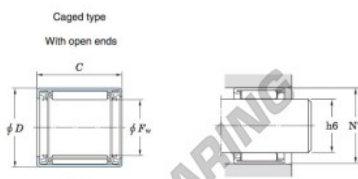

## Rolamento de agulhas BKM172520UH-1-JTEKT - BKM172520UH-1-JTEKT

<https://www.123rolamento.pt/rolamento-mancal/rolamento-agulhas/agulhas/bkm172520uh-1-jtekt>

Drawn cup needle roller bearings Koyo

Boundary dimensions (mm)			Basic load ratings (kN)		Limiting speeds (min <sup>-1</sup> )		Bearing No. <sup>2)</sup>	
$F_w$	$D$	$C$	$b$ min.	$C_0$	$C_{0r}$	Oil lub.	Caged type	
			With open ends				With open ends	With closed end
4	25	20	—	12.9	16.3	11 000 <sup>1)</sup>	BKM172520UH-1	

Full complement type		Recommended dimensions (mm)				Refer. Mass (g)	
With open ends	With closed end	Shaft dia. (φ6) min.	max.	Housing bore dia. (N7) min.	max.	With open ends	With closed end
—	—	16.989	17.000	24.991 <sup>4)</sup>	25.012 <sup>4)</sup>	27	—

### CARACTERÍSTICAS DO PRODUTO

Marca	JTEKT
Nº Ean13	3616060465313
Diâmetro interior	17 mm
Diâmetro exterior	25 mm
Espessura	20 mm
Peso	27 g
Embalagem	1

[contato@123rolamento.pt](mailto:contato@123rolamento.pt)