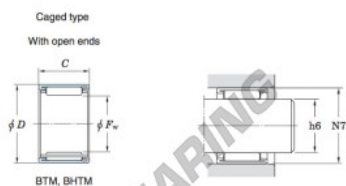

Rolamento de agulhas BTM1819-JTEKT - BTM1819-JTEKT

<https://www.123rolamento.pt/rolamento-mancal/rolamento-agulhas/agulhas/btm1819-jtekt>

Drawn cup needle roller bearings Koyo

Boundary dimensions (mm)				Basic load ratings (kN)		Limiting speeds (min⁻¹)		Bearing No. ²⁾	
F_w	D	C	b min.	C_0	C_{0r}	Oil lub.		Caged type	
								With open ends	With closed end
18	25	19	—	14.4	20.5	19 000		BTM1819	

Full complement type		Recommended dimensions (mm)				(Refer.) Mass (g)	
With open ends	With closed end	Shaft dia. (d6) min.	max.	Housing bore dia. (N7) min.	max.	With open ends	With closed end
—	—	17.989	18.000	24.972	24.993	22	—

CARACTERÍSTICAS DO PRODUTO

Marca	JTEKT
Nº Ean13	3663952470702
Diâmetro interior	18 mm
Diâmetro exterior	25 mm
Espessura	19 mm
Peso	22 g
Embalagem	1

contato@123rolamento.pt

CRT4 de Lesquin 60 Rue Du Haut De Sainghin 59273 Fretin FRANCE