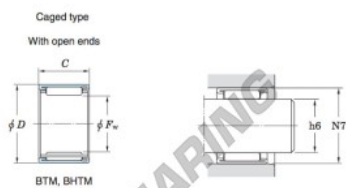

## Rolamento de agulhas BTM2220A-JTEKT - BTM2220A-JTEKT

<https://www.123rolamento.pt/rolamento-mancal/rolamento-agulhas/agulhas/btm2220a-jtekt>

Drawn cup needle roller bearings Koyo

Boundary dimensions (mm)				Basic load ratings (kN)		Limiting speeds (min <sup>-1</sup> )	Bearing No. <sup>2)</sup>
$F_w$	$D$	$C$	$b$ min.	$C_0$	$C_{0r}$	Oil lub.	Caged type With open ends With closed end
22	29	20	17.3	16.2	26.7	16 000	BTM2220A

Full complement type		Recommended dimensions (mm)				Refer. Mass (g)	
With open ends	With closed end	Shaft dia. (H6) min.	max.	Housing bore dia. (N7) min.	max.	With open ends	With closed end
—	—	21.987	22.000	28.972	28.993	30	33

## CARACTERÍSTICAS DO PRODUTO

Marca	JTEKT
Nº Ean13	4549250004117
Diâmetro interior	22 mm
Diâmetro exterior	29 mm
Espessura	20 mm
Peso	30 g
Embalagem	-

[contato@123rolamento.pt](mailto:contato@123rolamento.pt)