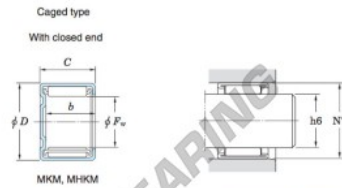

Rolamento de agulhas MKM2516-JTEKT - MKM2516-JTEKT

<https://www.123rolamento.pt/rolamento-mancal/rolamento-agulhas/agulhas/mkm2516-jtekt>

Drawn cup needle roller bearings Koyo

| Boundary dimensions (mm) | | | | Basic load ratings (kN) | | Limiting speeds (min ⁻¹) | Bearing No. ²⁾ |
|--------------------------|-----|-----|-------------|-------------------------|----------|--------------------------------------|---|
| F_w | D | C | b min. | C_r | C_{0r} | Oil lub. | Caged type With open ends With closed end |
| 25 | 32 | 16 | 13.3 | 15.3 | 24.6 | 14 000 | MKM2516 |

| Full complement type | | Recommended dimensions (mm) | | | | (Refer.) Mass (g) | |
|----------------------|-----------------|-----------------------------|--------|--------------------------------|--------|-------------------|-----------------|
| With open ends | With closed end | Shaft dia. (φ6) min. | max. | Housing bore dia. (N7) min. | max. | With open ends | With closed end |
| — | — | 24.987 | 25.000 | 31.967 | 31.992 | 26 | 30 |

CARACTERÍSTICAS DO PRODUTO

| | |
|-------------------|---------------|
| Marca | JTEKT |
| Nº Ean13 | 3663952471365 |
| Diâmetro interior | 25 mm |
| Diâmetro interior | 0.984" inch |
| Diâmetro exterior | 32 mm |
| Diâmetro exterior | 1.26" inch |
| Espessura | 16 mm |
| Espessura | 0.63" inch |
| Peso | 30 g |
| Embalagem | 1 |