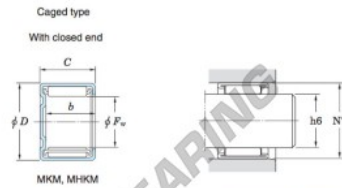

## Rolamento de agulhas 30MKM3726-JTEKT - 30MKM3726-JTEKT

<https://www.123rolamento.pt/rolamento-mancal/rolamento-agulhas/agulhas/30mkm3726-jtekt>

Drawn cup needle roller bearings Koyo

Boundary dimensions (mm)				Basic load ratings (kN)		Limiting speeds (min <sup>-1</sup> )		Bearing No. <sup>2)</sup>	
$F_w$	$D$	$C$	$b$ min.	$C_r$	$C_{0r}$	Oil lub.		Caged type	
								With open ends	With closed end
30	37	26	23.3	26.7	52.0	12 000			<b>30MKM3726</b>

Full complement type		Recommended dimensions (mm)				Refer. Mass (g)	
With open ends	With closed end	Shaft dia. (f6) min.	max.	Housing bore dia. (N7) min.	max.	With open ends	With closed end
—	—	29.987	30.000	36.967	36.992	48	55

### CARACTERÍSTICAS DO PRODUTO

Marca	JTEKT
Nº Ean13	3663952471907
Diâmetro interior	30 mm
Diâmetro exterior	37 mm
Espessura	26 mm
Peso	55 g
Embalagem	1

[contato@123rolamento.pt](mailto:contato@123rolamento.pt)