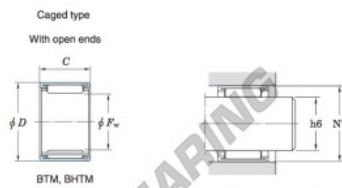

## Rolamento de agulhas BHTM3220A-JTEKT - BHTM3220A-JTEKT

<https://www.123rolamento.pt/rolamento-mancal/rolamento-agulhas/agulhas/bhtm3220a-jtekt>

Drawn cup needle roller bearings Koyo

Boundary dimensions (mm)				Basic load ratings (kN)		Limiting speeds (min <sup>-1</sup> )	Bearing No. <sup>2)</sup>
$F_w$	$D$	$C$	$b$ min.	$C_r$	$C_{0r}$	Oil lub.	Caged type With open ends With closed end
32	42	20	17.3	23.4	34.8	11 000	BHTM3220A

Full complement type		Recommended dimensions (mm)				(Refer.) Mass (g)	
With open ends	With closed end	Shaft dia. (d6) min.	max.	Housing bore dia. (N7) min.	max.	With open ends	With closed end
—	—	31.984	32.000	41.989 <sup>(4)</sup>	42.014 <sup>(4)</sup>	57	64

### CARACTERÍSTICAS DO PRODUTO

Marca	JTEKT
Nº Ean13	4549250003233
Diâmetro interior	32 mm
Diâmetro exterior	42 mm
Espessura	20 mm
Peso	57 g
Embalagem	1

[contato@123rolamento.pt](mailto:contato@123rolamento.pt)