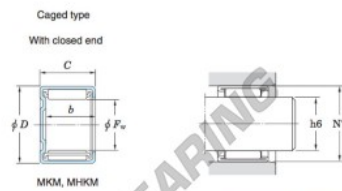

## Rolamento de agulhas MKM3526-JTEKT - MKM3526-JTEKT

<https://www.123rolamento.pt/rolamento-mancal/rolamento-agulhas/agulhas/mkm3526-jtekt>

Drawn cup needle roller bearings Koyo

Boundary dimensions (mm)			Basic load ratings (kN)		Limiting speeds (min <sup>-1</sup> )	Bearing No. <sup>2)</sup>	
F <sub>w</sub>	D	C	b min.	C <sub>10</sub>	Oil lub.	Caged type With open ends With closed end	
35	42	26	23.3	10.1	65.2	11 000	MKM3526

Full complement type		Recommended dimensions (mm)				(Refer.) Mass (g)	
With open ends	With closed end	Shaft dia. (H6) min.	max.	Housing bore dia. (H7) min.	max.	With open ends	With closed end
—	—	34.984	35.000	41.967	41.992	57	64

### CARACTERÍSTICAS DO PRODUTO

Marca	JTEKT
Nº Ean13	3663952472270
Diâmetro interior	35 mm
Diâmetro exterior	42 mm
Espessura	26 mm
Peso	64 g
Embalagem	1

[contato@123rolamento.pt](mailto:contato@123rolamento.pt)