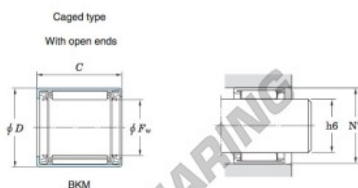

## Rolamento de agulhas BKM354246UUH-JTEKT - BKM354246UUH-JTEKT

<https://www.123rolamento.pt/rolamento-mancal/rolamento-agulhas/agulhas/bkm354246uuh-jtekt>

Drawn cup needle roller bearings Koyo

Boundary dimensions (mm)				Basic load ratings (kN)		Limiting speeds (min <sup>-1</sup> )		Bearing No. <sup>2)</sup>	
$F_w$	$D$	$C$	$b$ min.	$C_r$	$C_{0r}$	Oil lub.		Caged type	
								With open ends	With closed end
35	42	46	—	26.2	57.5	5 700 <sup>1)</sup>		BKM354246UUH	

Full complement type		Recommended dimensions (mm)				(Refer.) Mass (g)	
With open ends	With closed end	Shaft dia. (φ6)		Housing bore dia. (N7)		With open ends	With closed end
		min.	max.	min.	max.		
—	—	34.984	35.000	41.967	41.992	101	—

### CARACTERÍSTICAS DO PRODUTO

Marca	JTEKT
Nº Ean13	3663952472294
Diâmetro interior	35 mm
Diâmetro exterior	42 mm
Espessura	46 mm
Peso	101 g
Embalagem	1

[contato@123rolamento.pt](mailto:contato@123rolamento.pt)