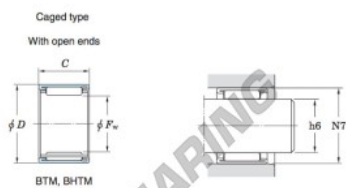

## Rolamento de agulhas BHTM3515-JTEKT - BHTM3515-JTEKT

<https://www.123rolamento.pt/rolamento-mancal/rolamento-agulhas/agulhas/bhttm3515-jtekt>

Drawn cup needle roller bearings Koyo

Boundary dimensions (mm)				Basic load ratings (kN)		Limiting speeds (min <sup>-1</sup> )	Bearing No. <sup>2)</sup>
$F_w$	$D$	$C$	$b$ min.	$C_0$	$C_{0r}$	Oil lub.	Caged type With open ends With closed end
35	45	15	—	18.4	26.6	10 000	<b>BHTM3515</b>

Full complement type		Recommended dimensions (mm)				(Refer.) Mass (g)	
With open ends	With closed end	Shaft dia. (φ6) min.	max.	Housing bore dia. (N7) min.	max.	With open ends	With closed end
—	—	34.984	35.000	44.967	44.992	47	—

## CARACTERÍSTICAS DO PRODUTO

Marca	JTEKT
Nº Ean13	3616060465399
Diâmetro interior	35 mm
Diâmetro exterior	45 mm
Espessura	15 mm
Peso	47 g
Embalagem	1

[contato@123rolamento.pt](mailto:contato@123rolamento.pt)