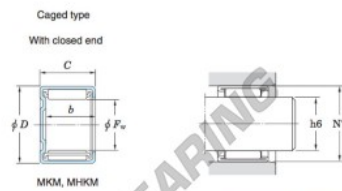

Rolamento de agulhas MKM3730-JTEKT - MKM3730-JTEKT

<https://www.123rolamento.pt/rolamento-mancal/rolamento-agulhas/agulhas/mkm3730-jtekt>

Drawn cup needle roller bearings Koyo

| Boundary dimensions (mm) | | | Basic load ratings (kN) | | Limiting speeds (min ⁻¹) | Bearing No. ²⁾ |
|--------------------------|-----|-----|-------------------------|-------|--------------------------------------|---------------------------|
| F_w | D | C | b min. | C_r | C_{10} | Oil lub. |
| 37 | 47 | 30 | 27.3 | 38.2 | 68.4 | 9 800 |

| Full complement type | | Recommended dimensions (mm) | | Refer. Mass (g) | | | |
|----------------------|-----------------|-----------------------------|--------------------------------|-----------------|-----------------|----|-----|
| With open ends | With closed end | Shaft dia. (H6) min. | Housing bore dia. (N7) max. | With open ends | With closed end | | |
| — | — | 36.984 | 37.000 | 46.967 | 46.992 | 96 | 109 |

CARACTERÍSTICAS DO PRODUTO

| | |
|-------------------|---------------|
| Marca | JTEKT |
| Nº Ean13 | 3663952472430 |
| Diâmetro interior | 37 mm |
| Diâmetro exterior | 47 mm |
| Espessura | 30 mm |
| Peso | 109 g |
| Embalagem | 1 |