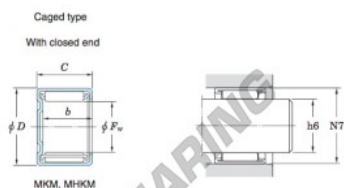

Rolamento de agulhas MKM3820-JTEKT - MKM3820-JTEKT

<https://www.123rolamento.pt/rolamento-mancal/rolamento-agulhas/agulhas/mkm3820-jtekt>

Drawn cup needle roller bearings Koyo

Boundary dimensions (mm)				Basic load ratings (kN)		Limiting speeds (min ⁻¹)	Bearing No. ²⁾
F_w	D	C	b min.	C_r	C_{0r}	Oil lub.	Caged type With open ends With closed end
38	48	20	17.3	27.1	44.5	9 500	MKM3820

Full complement type		Recommended dimensions (mm)				Refer. Mass (g)	
With open ends	With closed end	Shaft dia. (H6) min.	max.	Housing bore dia. (H7) min.	max.	With open ends	With closed end
—	—	37.984	38.000	47.967	47.992	67	76

CARACTERÍSTICAS DO PRODUTO

Marca	JTEKT
Nº Ean13	3663952472454
Diâmetro interior	38 mm
Diâmetro exterior	48 mm
Espessura	20 mm
Peso	76 g
Embalagem	1

contato@123rolamento.pt

CRT4 de Lesquin 60 Rue Du Haut De Sainghin 59273 Fretin FRANCE